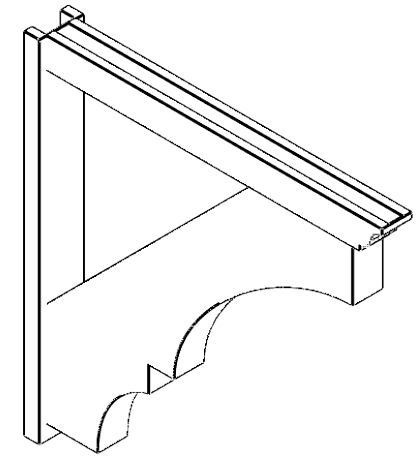

ITEM NUMBER: OUTUROC040X060X48000X48000X040X020X040BOA04RCPR

4"W TOP X 6"W BACK X 48"D X 48"H X 4"T TOP X 2"T BACK TIMBERTHANE ROUGH CEDAR BALBOA FAUX WOOD OPEN OUTLOOKER, TRADITIONAL TOP AND BLOCK BACK, 4"W CLOSED BRACE, PRIMED TAN

EKENA MILLWORK
2300 WEST MAIN ST.
CLARKSVILLE, TX 75426
TOLL FREE: 866-607-0453
WWW.EKENAMILLWORK.COM

NOTES

1. INSTALLATION TO BE COMPLETED IN ACCORDANCE WITH MANUFACTURER'S SPECIFICATIONS.
2. DRAWING MAY NOT BE TO SCALE
3. THIS DRAWING IS INTENDED FOR DESIGN AND PLANNING PURPOSES ONLY.
4. ALL INFORMATION CONTAINED HEREIN WAS CURRENT AT THE TIME OF DEVELOPMENT BUT MUST BE REVIEWED AND APPROVED BY THE PRODUCT MANUFACTURER TO BE CONSIDERED ACCURATE.
5. TIMBERTHANE ARCHITECTURAL PRODUCTS ARE MADE FROM HIGH DENSITY URETHANE AND COME FACTORY PRIMED