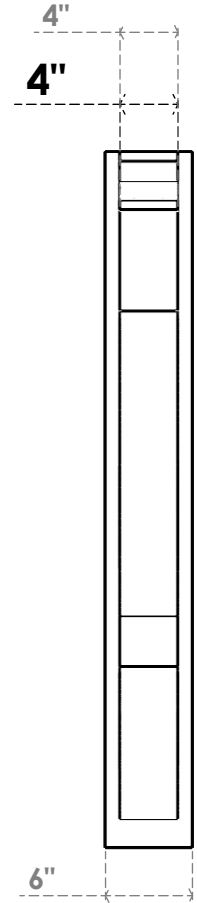

ITEM NUMBER: OUTUROC040X060X48000X48000X040X020X040BOA04RCPR

4"W TOP X 6"W BACK X 48"D X 48"H X 4"T TOP X 2"T BACK TIMBERTHANE ROUGH CEDAR BALBOA FAUX WOOD OPEN OUTLOOKER, TRADITIONAL TOP AND BLOCK BACK, 4"W CLOSED BRACE, PRIMED TAN

EKENA MILLWORK
2300 WEST MAIN ST.
CLARKSVILLE, TX 75426
TOLL FREE: 866-607-0453
WWW.EKENAMILLWORK.COM

NOTES

1. INSTALLATION TO BE COMPLETED IN ACCORDANCE WITH MANUFACTURER'S SPECIFICATIONS.
2. DRAWING MAY NOT BE TO SCALE
3. THIS DRAWING IS INTENDED FOR DESIGN AND PLANNING PURPOSES ONLY.
4. ALL INFORMATION CONTAINED HEREIN WAS CURRENT AT THE TIME OF DEVELOPMENT BUT MUST BE REVIEWED AND APPROVED BY THE PRODUCT MANUFACTURER TO BE CONSIDERED ACCURATE.
5. TIMBERTHANE ARCHITECTURAL PRODUCTS ARE MADE FROM HIGH DENSITY URETHANE AND COME FACTORY PRIMED