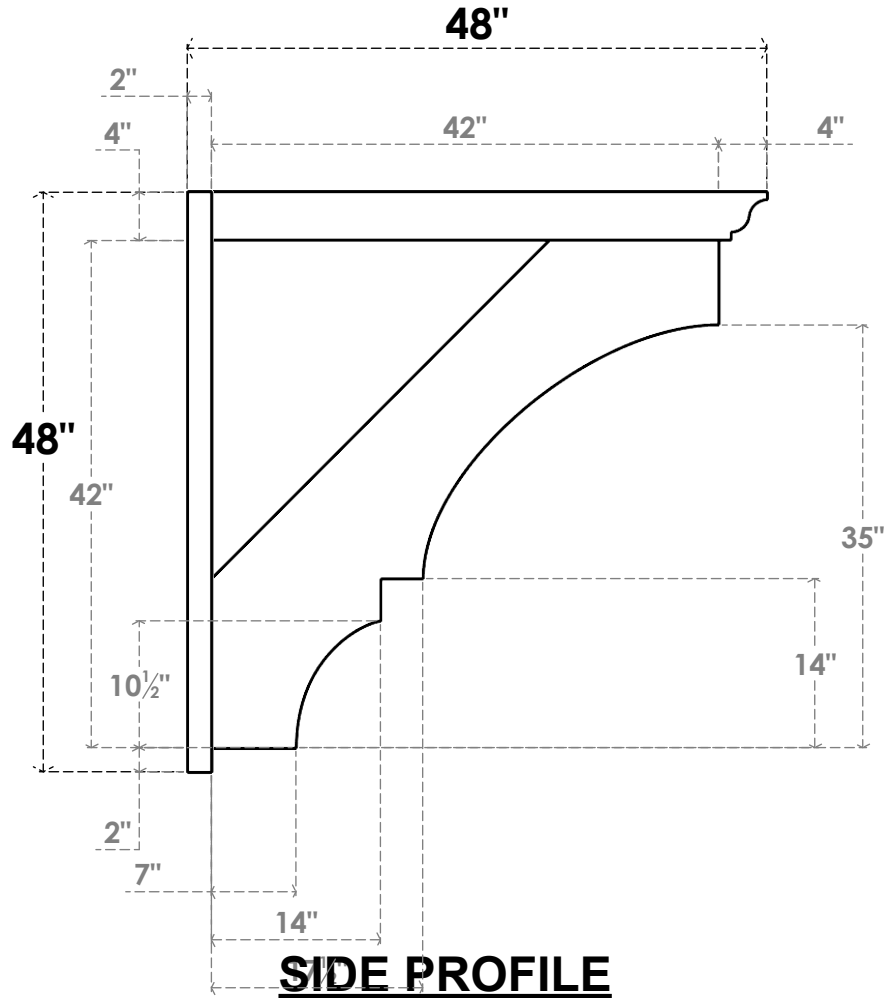

ITEM NUMBER: OUTUROC040X060X48000X48000X040X020X040BOA04RCPR

4"W TOP X 6"W BACK X 48"D X 48"H X 4"T TOP X 2"T BACK TIMBERTHANE ROUGH CEDAR BALBOA FAUX WOOD OPEN OUTLOOKER, TRADITIONAL TOP AND BLOCK BACK, 4"W CLOSED BRACE, PRIMED TAN